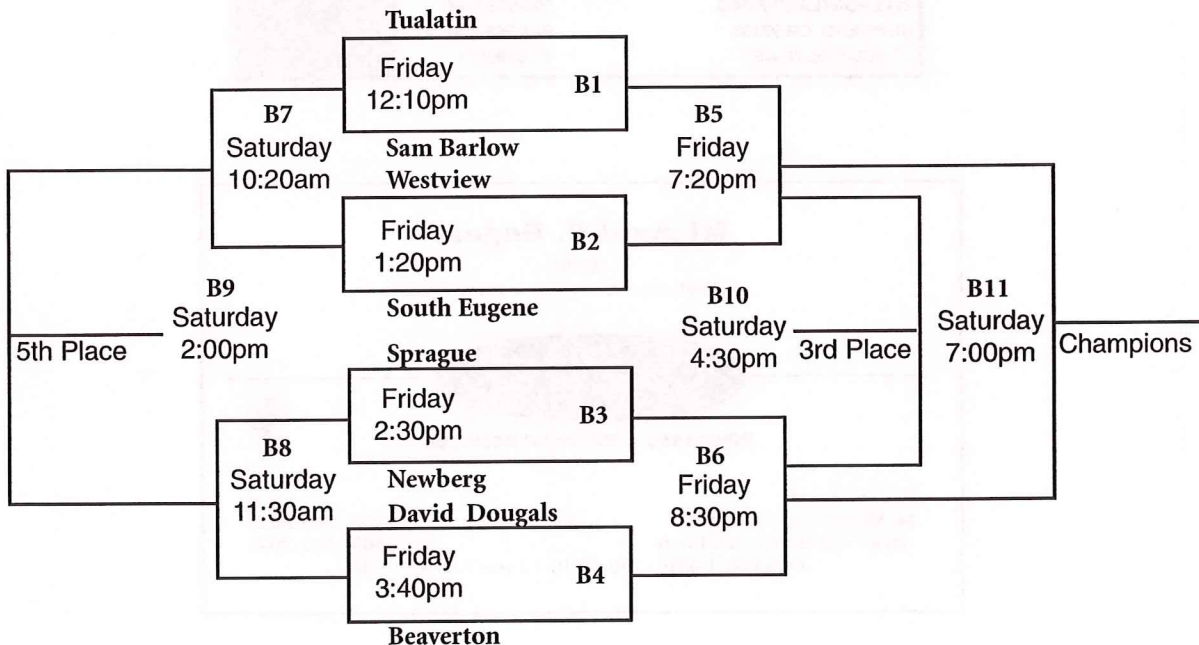

2005 BOYS OREGON STATE CHAMPIONSHIP