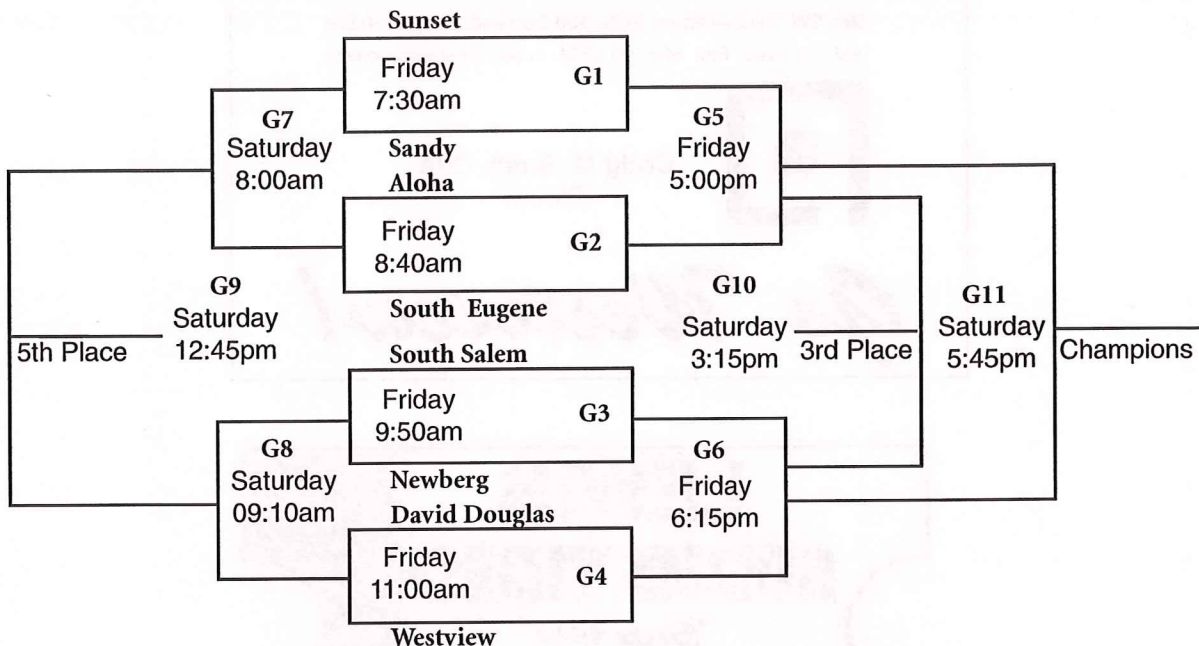

2005 GIRLS OREGON STATE CHAMPIONSHIP